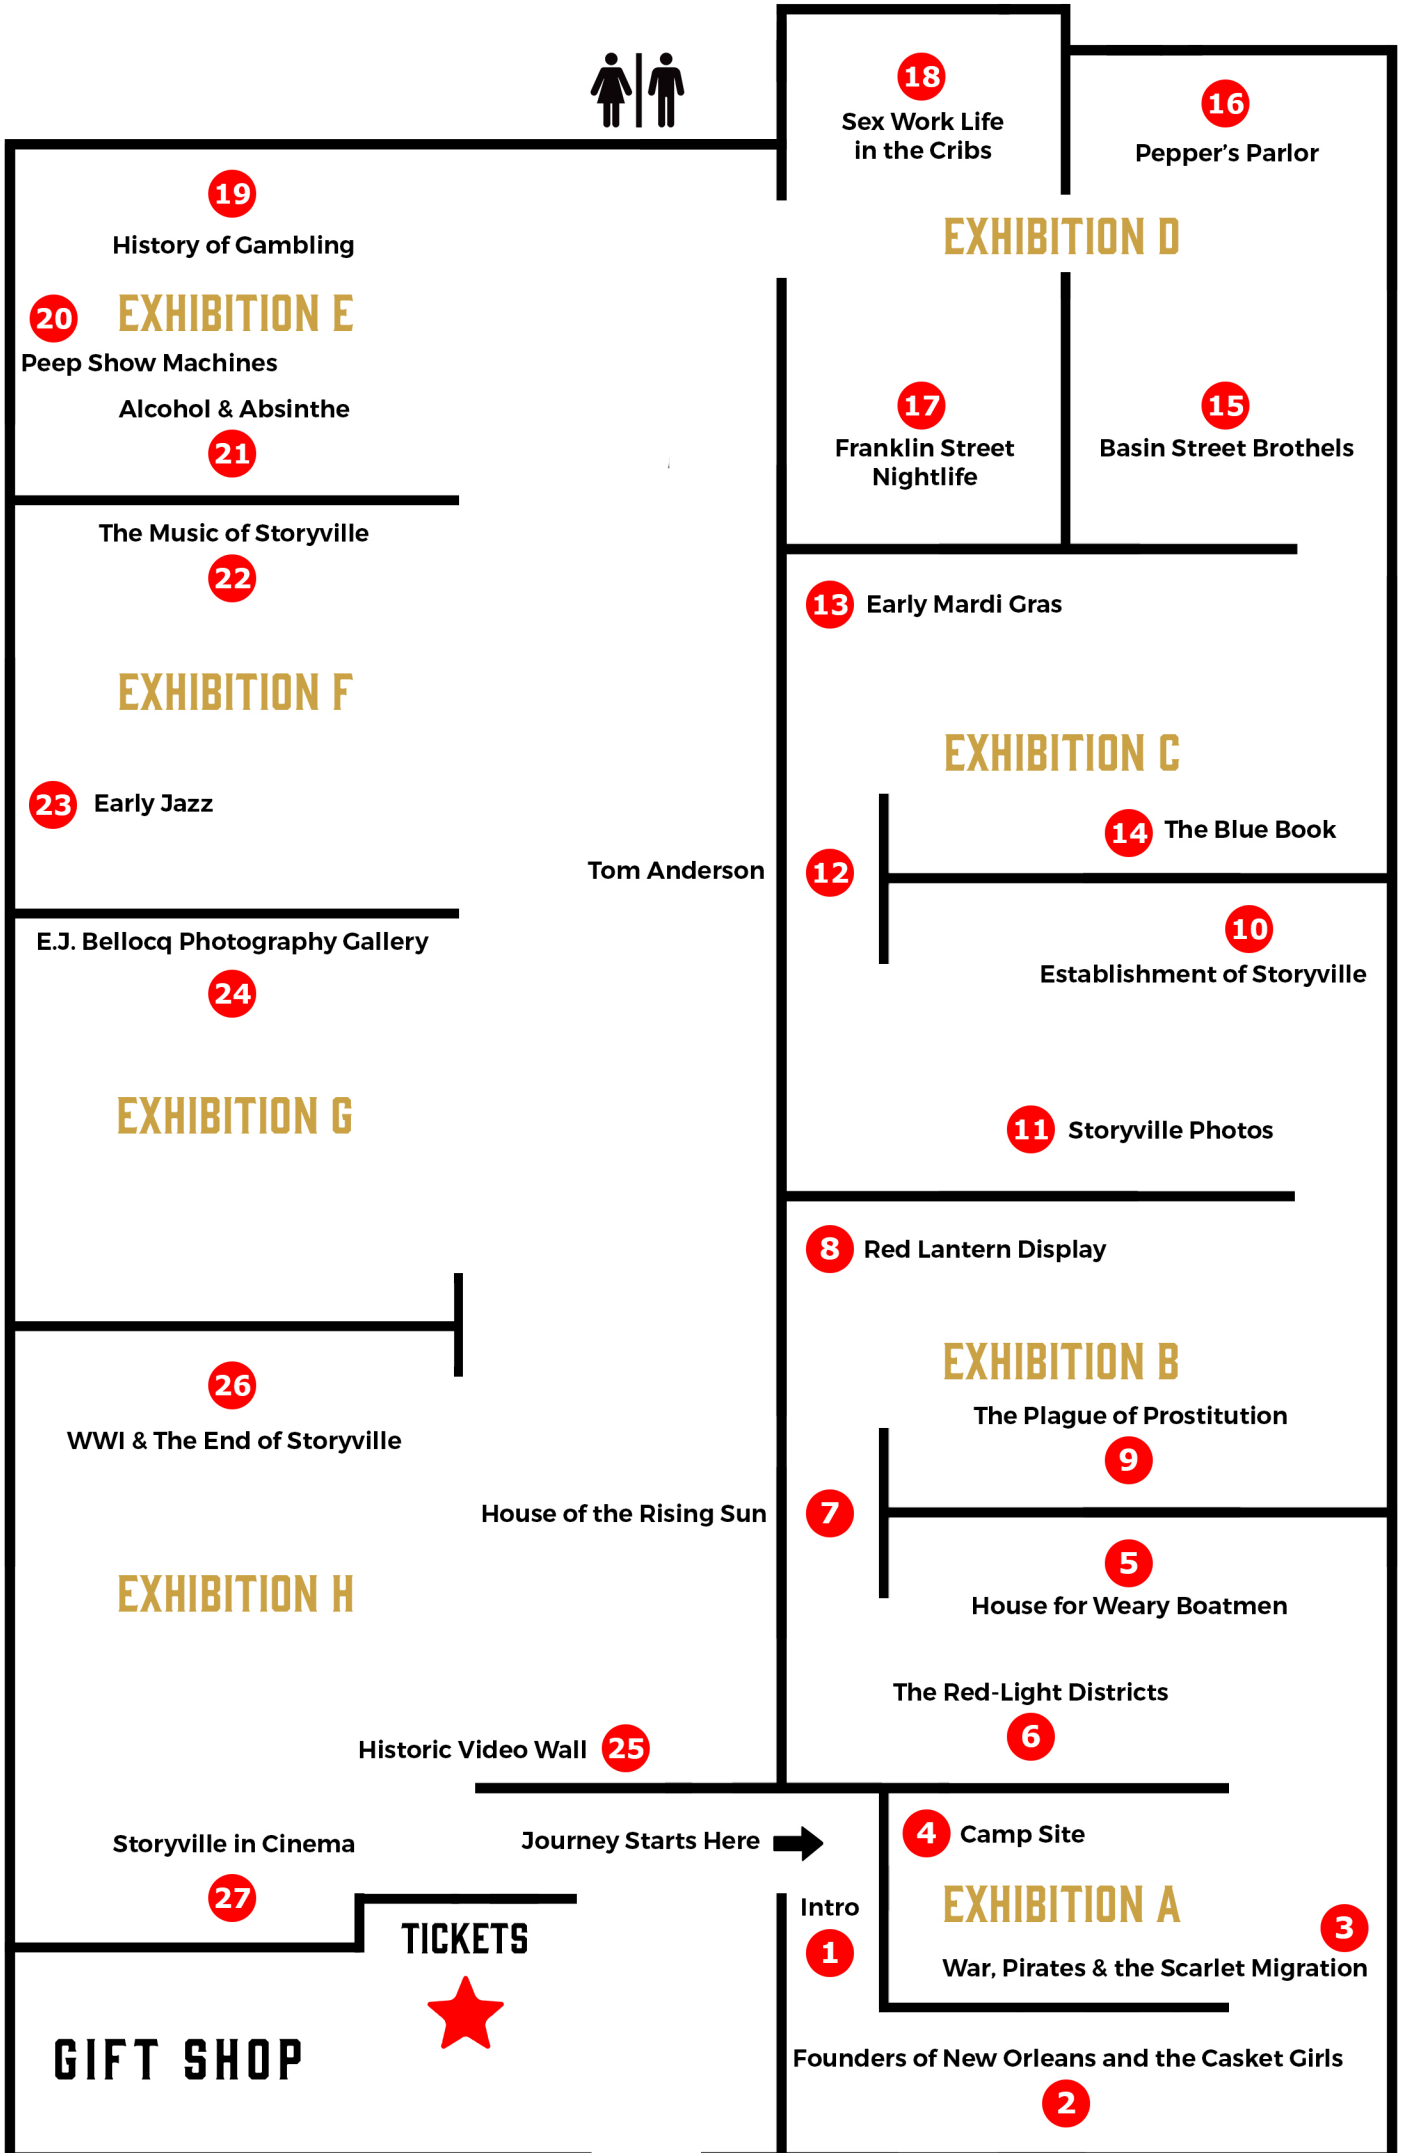

NEW ORLEANS STORYVILLE MUSEUM

ENTRANCE

1010 CONTI ST • 504-429-9366 • WWW.NOLASTORYVILLE.COM